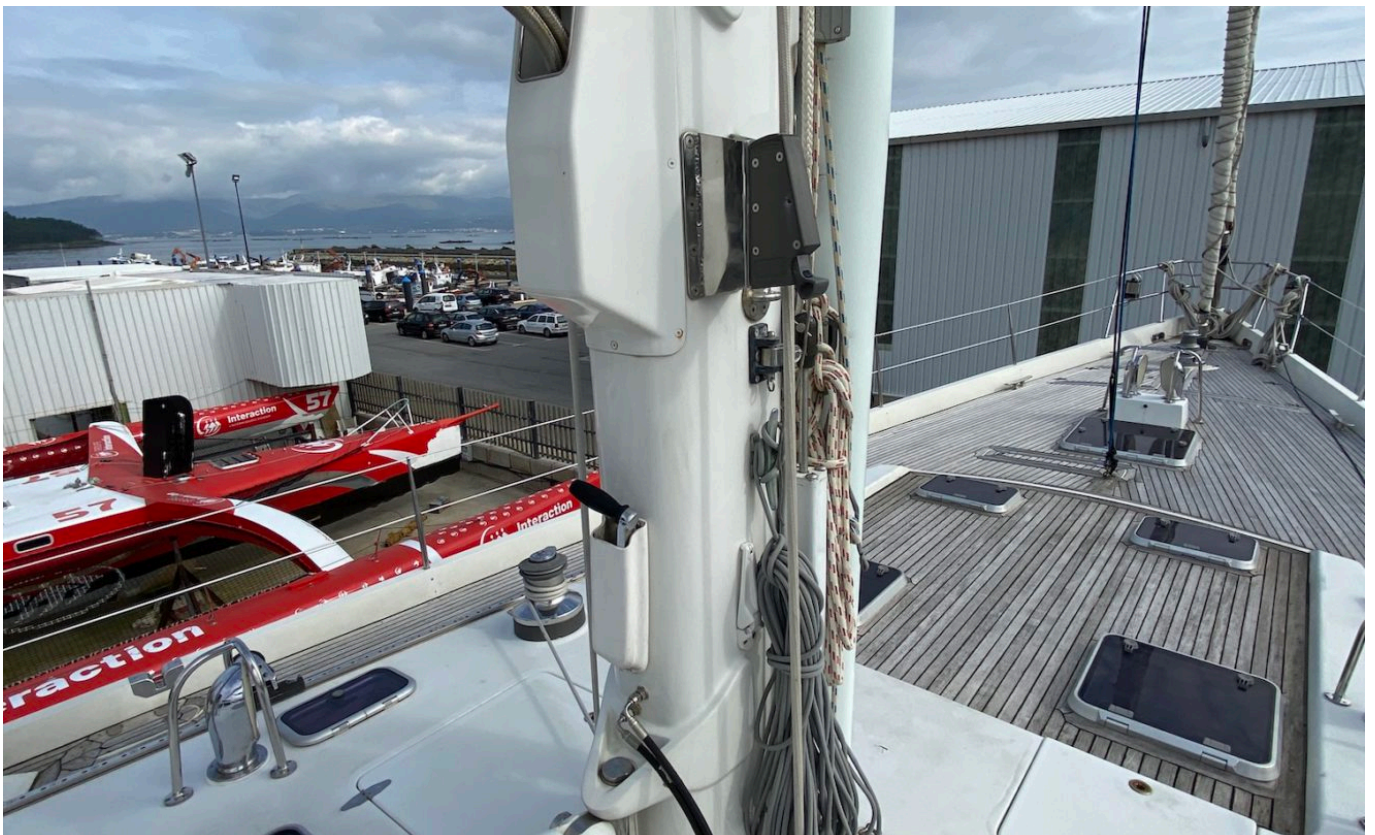

1996 BALTIC YACHTS BALTIC 87' – M/Y SHAYA

Disclaimer:

Brokers present the particulars of this Vessel in good faith; however, they cannot guarantee or warrant the accuracy of this information, nor do they provide any assurances regarding the Vessel's condition. Images of the Vessel may be sourced from a catalogue. This document shall not, under any circumstances, be deemed a contractual term.