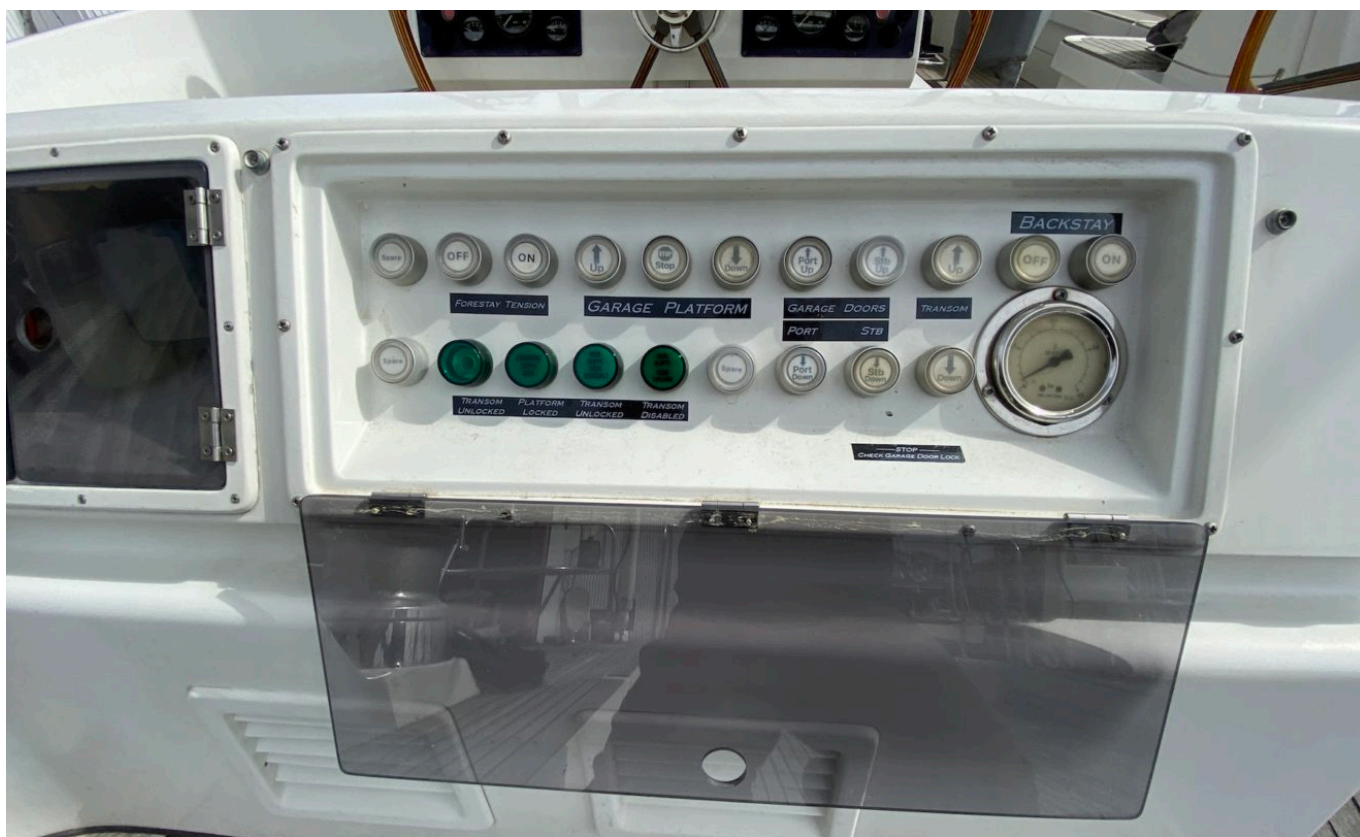

1996 BALTIC YACHTS BALTIC 87' – M/Y SHAYA

Disclaimer:

Brokers present the particulars of this Vessel in good faith; however, they cannot guarantee or warrant the accuracy of this information, nor do they provide any assurances regarding the Vessel's condition. Images of the Vessel may be sourced from a catalogue. This document shall not, under any circumstances, be deemed a contractual term.